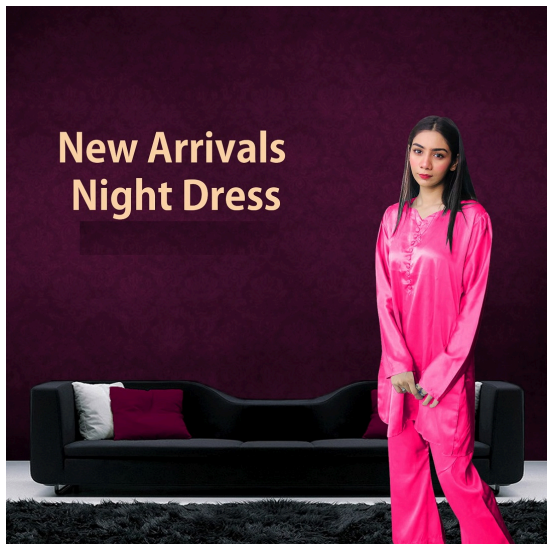

Night Dress 2 Pcs For Women

NIGHTS DRESS 2 pcs for Women Fabric: Summer Silk Measurement
Size Standard Chest 21 , Lenght 37, Trouser Lenght 38

SKU:

Categories: [All Products](#), [Track Suit & Night Suit](#), [Women's Corner](#)

New Arrivals
Night Dress

Product Description

NIGHTS DRESS 2 pcs for Women Fabric: Summer Silk Measurement Size Standard Chest 21 , Length 37, Trouser Length 38